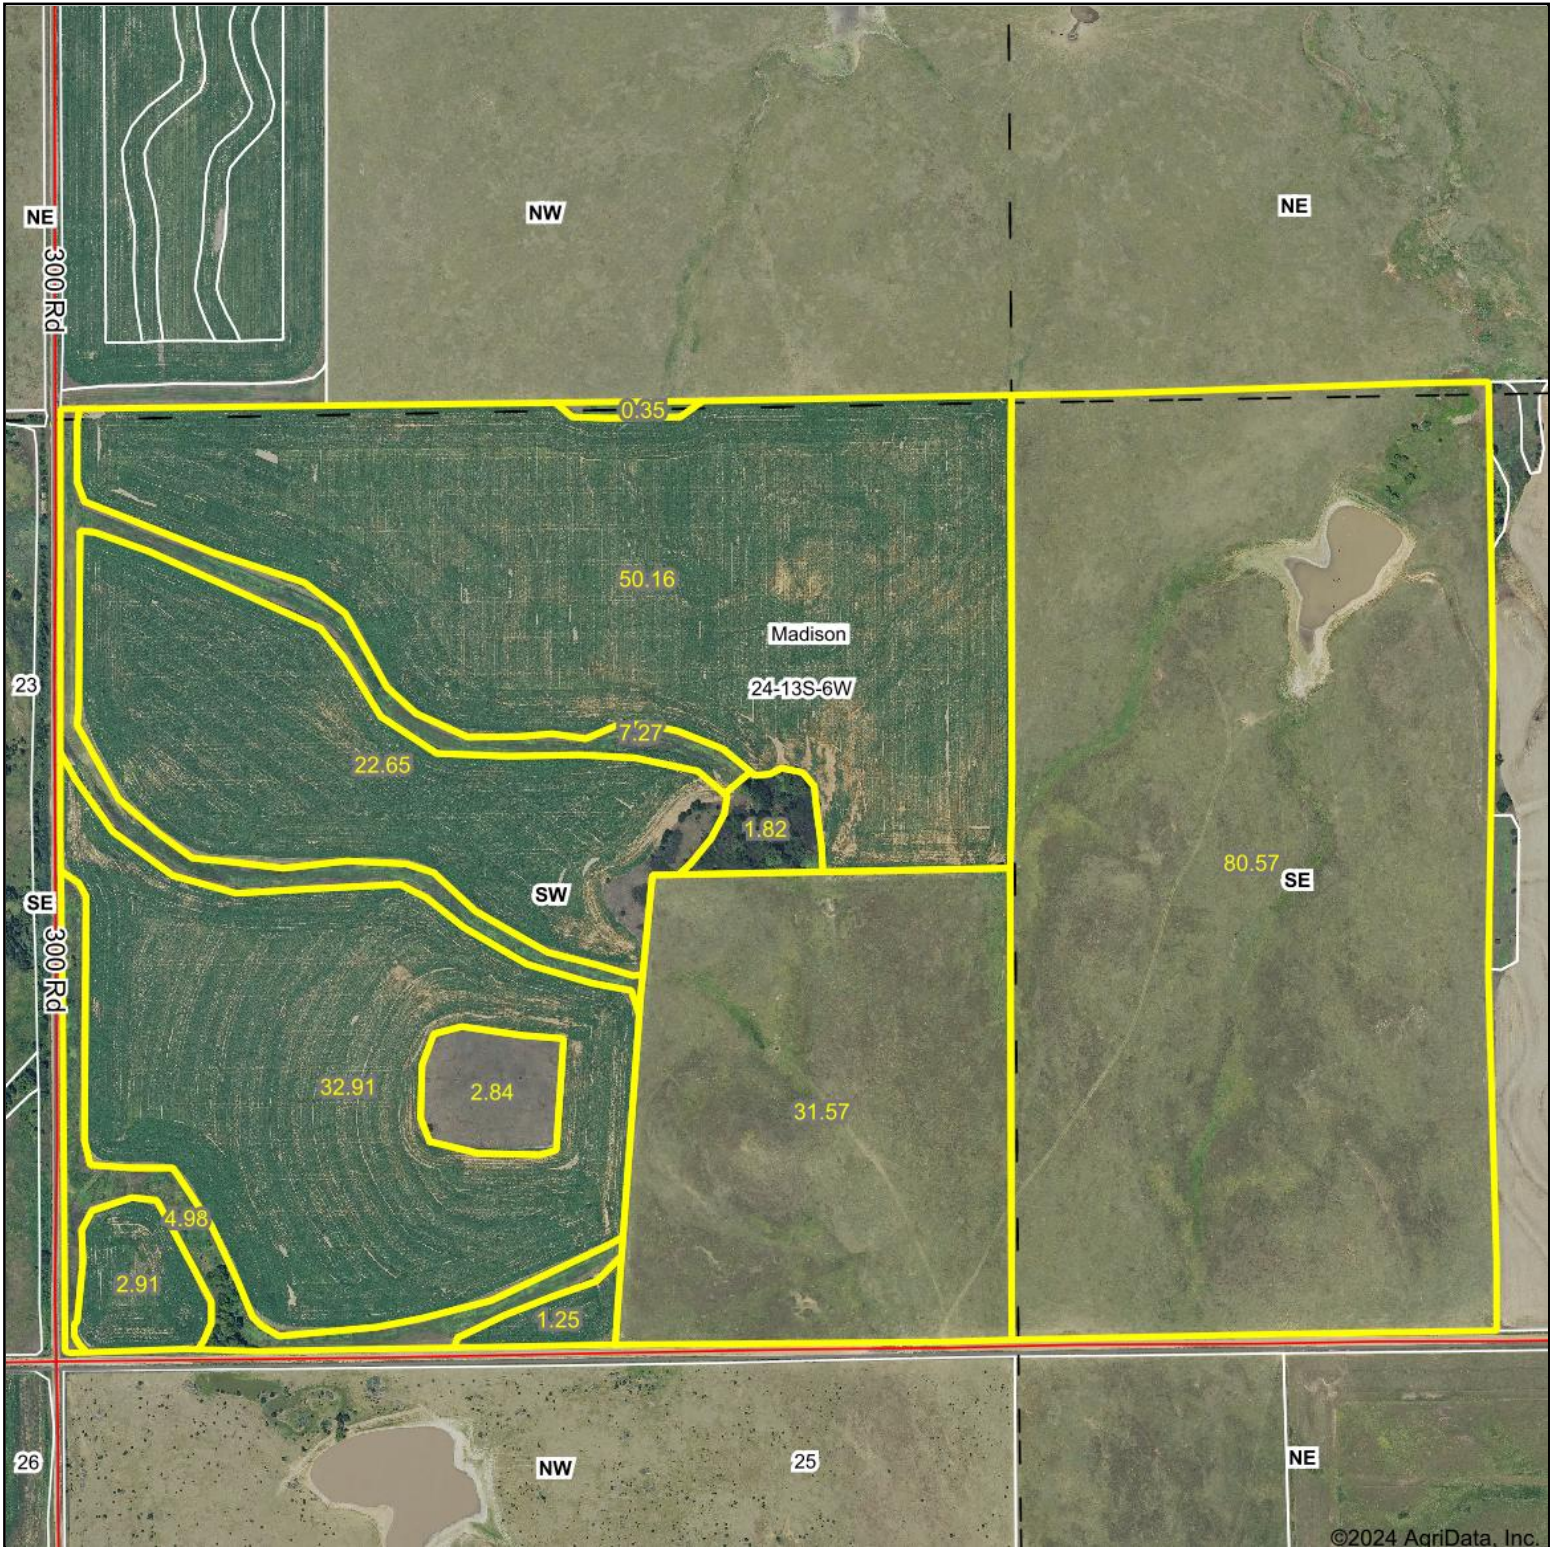

Aerial Map

©2024 AgriData, Inc.

COLDWELL BANKER
APW REALTORS®

Boundary Center: 38° 54' 13.66, -97° 56' 25.35

24-13S-6W
Lincoln County
Kansas

Maps Provided By:

© AgriData, Inc. 2023 www.AgriDataInc.com

2/1/2024

Field borders provided by Farm Service Agency as of 5/21/2008.